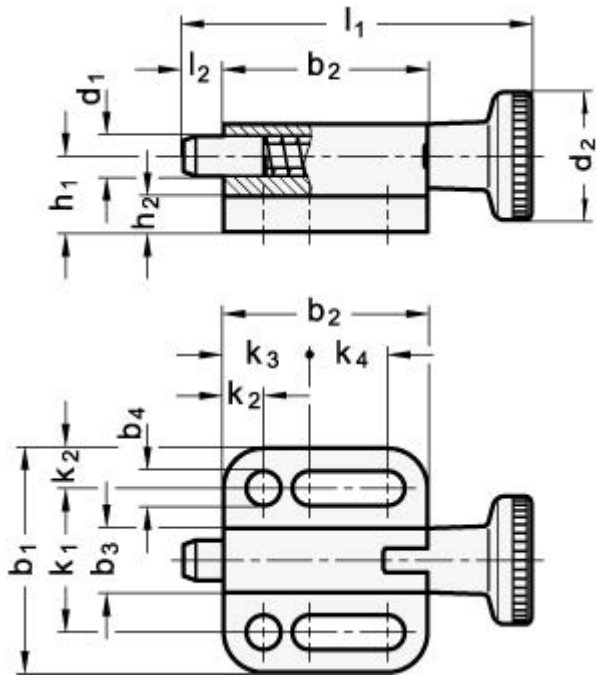

# Data Sheet

Article number: 204174C

Description: E+G Indexing plunger GN 417-4-C

## Measures

Plunger pin retracted

GN 417.1

b1 = 22	k1	= 14	Weight in (g) = 14
b2 = 19	k2	= 4	
b3 = 6	k3	= 8	
b4 = 3.3	k4	= 7	
d1 = 4	l1	= 7	
d2 = 12	l2	= 4	
h1 = 7	Springload in N bottom	= 12	
h2 = 4	Springload in N top	= 3	